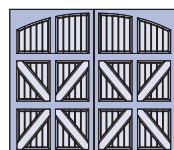

S1 • SANTIAGO
CLOSED ARCH