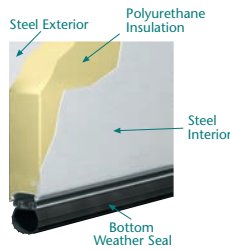

3000 Triple-Layer: Steel + Insulation + Steel

Specifications

	CLASSICA 1000	CLASSICA 2000	CLASSICA 3000
PANEL DESIGNS			
Carriage House	7 Designs	7 Designs	7 Designs
INSULATION¹		Polystyrene	Polyurethane
R-VALUE²		6.64	13.35
ENERGY EFFICIENCY		Better	Best
QUIET OPERATION		Better	Best
DOOR THICKNESS	2" (5.1cm)	2" (5.1cm)	2" (5.1cm)
WINDOW GLASS OPTIONS			
1/8" (0.32cm) Tempered Double Strength	•	•	•
Insulated Glass			•
Obscure	•	•	•
WIND LOAD³ AVAILABLE	•	•	•
PAINT FINISH WARRANTY⁴	Lifetime	Lifetime	Lifetime
WORKMANSHIP/HARDWARE WARRANTY⁴	3 Years	5 Years	Lifetime